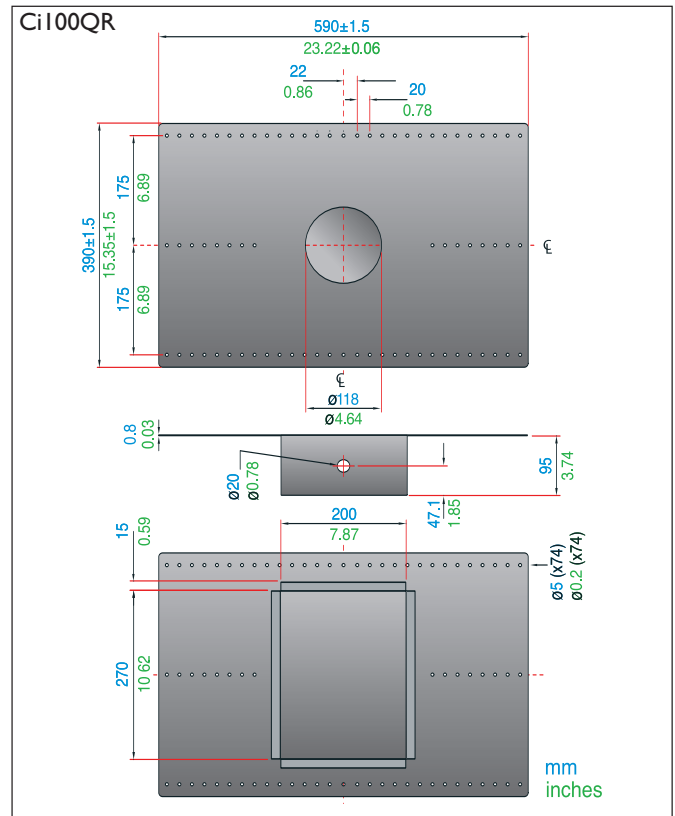

Ci Rear Enclosures

Information Sheet

Ci200.2QS Enclosure

The new range of purpose built and acoustically optimised rear enclosures are designed to provide consistent output from KEF Ci Series loudspeakers wherever they are situated within the installation. Each has been specially created to complement the output capabilities of the Ci Series in-wall/ceiling range, whether round or square. Easy to install at the first fix stage of room construction with variable mounting plate dimensions and fixings to suit any bespoke or standard joist beam configurations.