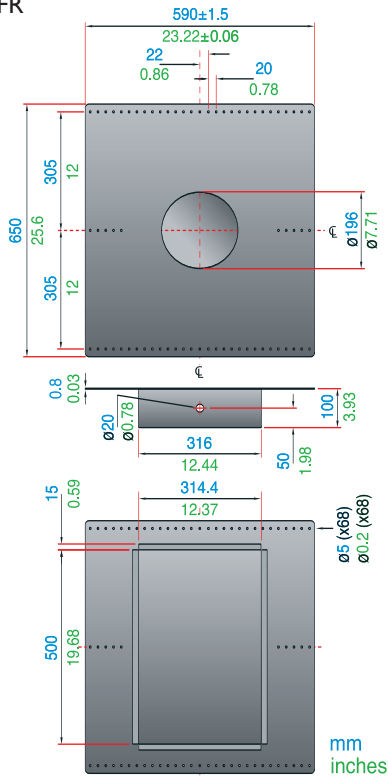

Ci200.2QR

Ci160.2QR/FR