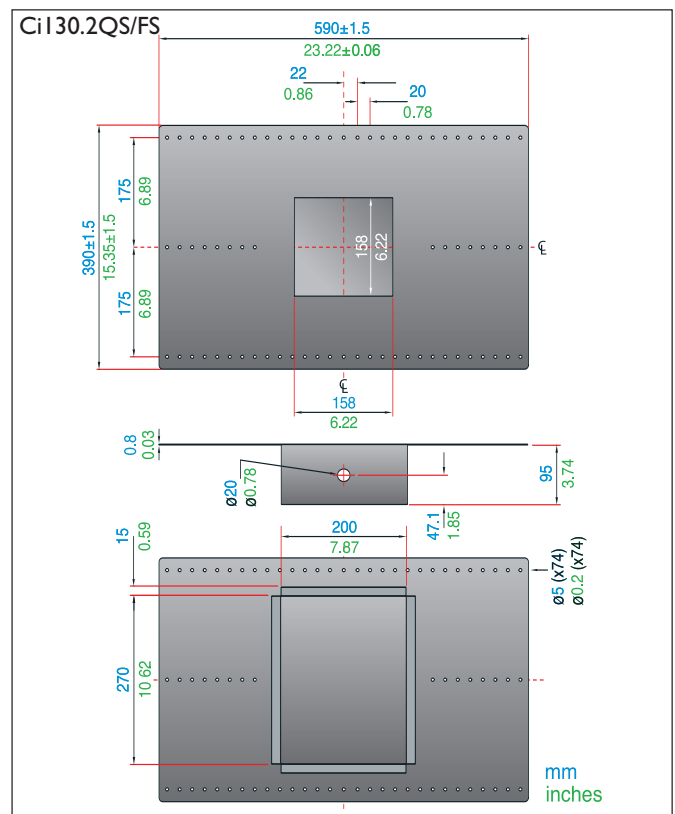

Ci Rear Enclosures

Information Sheet

Ci200.2QS Enclosure

The new range of purpose built and acoustically optimised rear enclosures are designed to provide consistent output from KEF Ci Series loudspeakers wherever they are situated within the installation. Each has been specially created to complement the output capabilities of the Ci Series in-wall/ceiling range, whether round or square. Easy to install at the first fix stage of room construction with variable mounting plate dimensions and fixings to suit any bespoke or standard joist beam configurations.