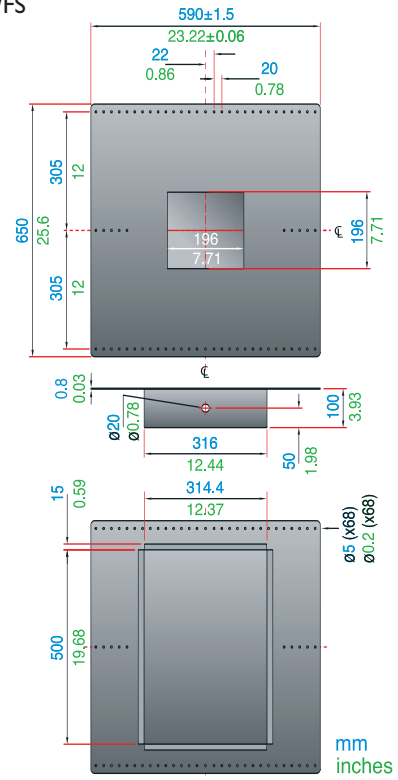

Ci200.2QS

Ci160.2QR/FS