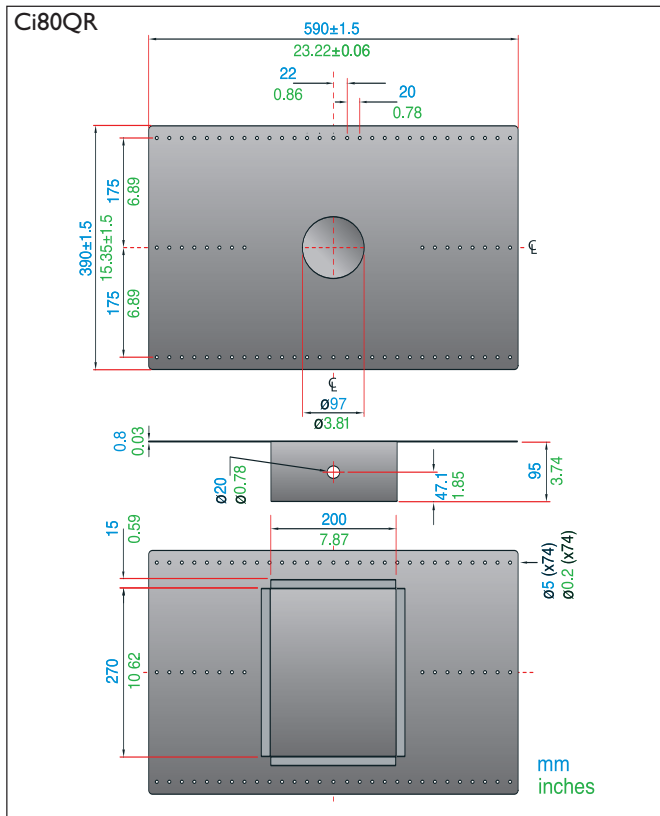

Ci Rear Enclosures

Information Sheet

Ci200.2QS Enclosure

The new range of purpose built and acoustically optimised rear enclosures are designed to provide consistent output from KEF Ci Series loudspeakers wherever they are situated within the installation. Each has been specially created to complement the output capabilities of the Ci Series in-wall/ceiling range, whether round or square. Easy to install at the first fix stage of room construction with variable mounting plate dimensions and fixings to suit any bespoke or standard joist beam configurations.