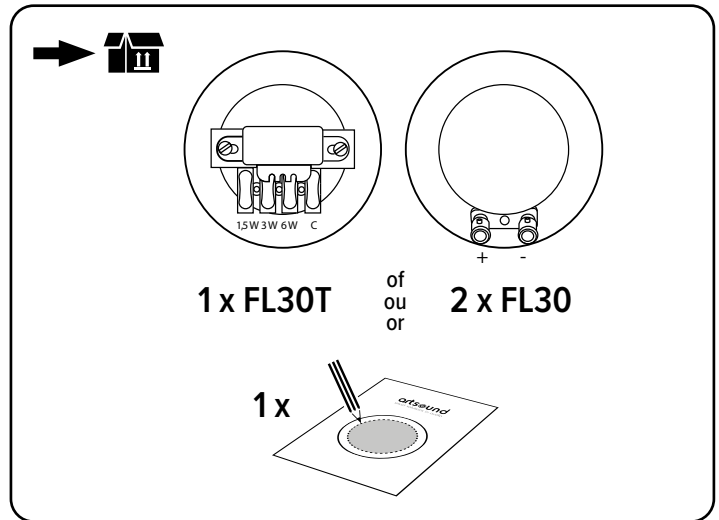

PROBLEMEN

Bij problemen kan u best contact opnemen met uw erkende dealer. Daarnaast kan u ook onze website www.artsound.be raadplegen.

PROBLÈMES

En cas de problème, veuillez contacter votre revendeur agréé. Vous pouvez également consulter notre site web www.artsound.be.

TROUBLESHOOTING

In case of problems, please contact your authorised dealer. You can also consult our website www.artsound.be.