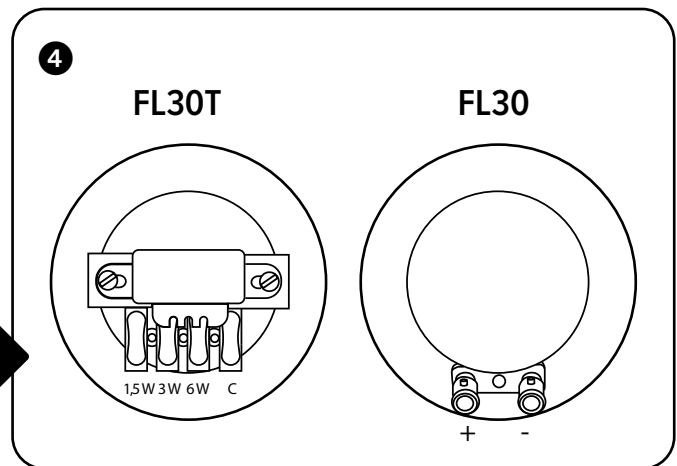

PROBLEMEN

Bij problemen kan u best contact opnemen met uw erkende dealer. Daarnaast kan u ook onze website www.artsound.be raadplegen.

PROBLÈMES

En cas de problème, veuillez contacter votre revendeur agréé. Vous pouvez également consulter notre site web www.artsound.be.

TROUBLESHOOTING

In case of problems, please contact your authorised dealer. You can also consult our website www.artsound.be.