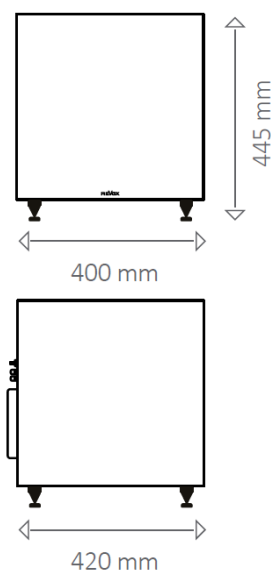

##### Revox Bass S04 Active

W 400 mm x D 420 mm x H 445 mm

Weight 18,5 kg

Lacquered cabinet

RMS output power 250 Watt

Pulse output power 300 Watt

Frequency response 27 Hz – 40 Hz ... 200 Hz\*  
(IEC 268)

Max. SPL 113 dB