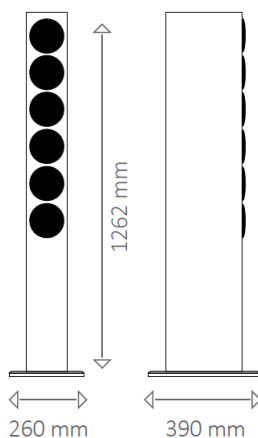

White front of glass

Logo on black glass foot

Black front of glass

Technical data:

Revox Prestige G140

3 way, bass reflex

W 140 mm (foot 260 mm) x D 270 mm (foot 390 mm) x H 1262 mm (foot 12 mm)

Weight 25.1 kg

Lacquered cabinet with real glass front

Power rating 140 Watt

Music power handling capacity 180 Watt

Impedance 4 Ohm

Frequency response 36 Hz – 30 kHz

Efficiency (2.83 V/1 m) 87 dB

Woofer 4 x 116 mm, aramid yarn