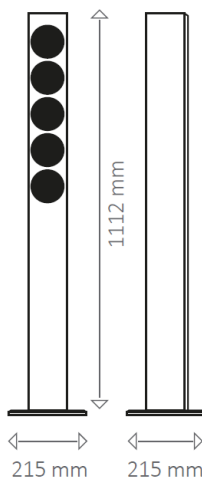

Elegance G120 white

Black front of glass

Logo on black glass foot

Logo on white glass foot

Technical data:

Revox Elegance G120

2,5 way, d'Appolito, bass reflex

B 104 (foot 210) x D 160 (foot 270) x H 1112 (foot 12) mm

Weight	11,4 kg
Lacquered cabinet with real glass front	
Power rating	120 Watt
Music power handling capacity	150 Watt
Impedance	4 Ohm
Frequency response	40 Hz – 30 kHz
Efficiency (2.83 V/1 m)	88 dB
Woofer	2 x 90 mm, aluminium
Woofer / Midrange	2 x 90 mm, aluminium
Tweeter	30 mm fabric dome type