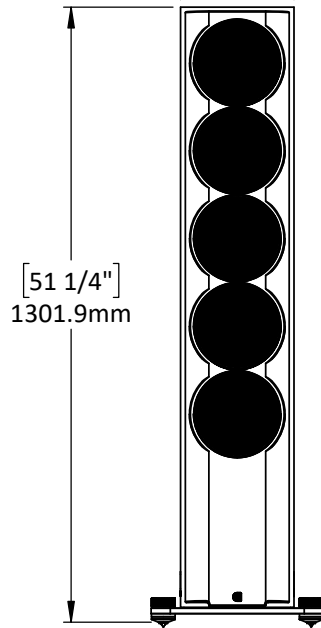

4

3

2

1

[14 3/8"]
365.0mm

[18 1/2"]
470.0mm

[9 7/16"]
240.0mm

[51 1/4"]
1301.9mm

[16 1/2"]
419.5mm
With Grill

[15 3/4"]
400.0mm

[1 1/2"]
38.0mm

REVISIONS

REV.	DESCRIPTION	DATE
1	Initial Release	3/30/2021
2	Added Grill dimension and terminal dimensions	4/1/2021

	NAME	DATE	
PROPRIETARY AND CONFIDENTIAL THE INFORMATION CONTAINED IN THIS DRAWING IS THE SOLE PROPERTY OF PERLISTEN AUDIO, LLC. ANY REPRODUCTION IN PART OR AS A WHOLE WITHOUT THE WRITTEN PERMISSION OF PERLISTEN AUDIO, LLC IS PROHIBITED.			TITLE: Sheet1
SIZE A	DWG. NO. PERLISTEN-S7t_Architectural		REV 2
SCALE: 1:16		SHEET 1 OF 1	