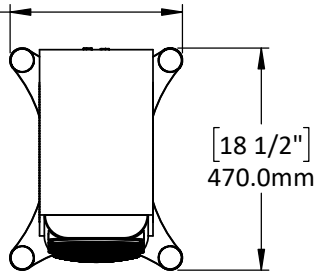

4

3

2

1

[14 3/8"]
365.0mm

[18 1/2"]
470.0mm

[9 7/16"]
240.0mm

[51 1/4"]
1301.9mm

[16 1/2"]
419.5mm
With Grill

[15 3/4"]
400.0mm

[1 1/2"]
38.0mm

REVISIONS

REV.	DESCRIPTION	DATE
1	Initial Release	3/30/2021
2	Added Grill dimension and terminal dimensions	4/1/2021

	NAME	DATE	
PROPRIETARY AND CONFIDENTIAL THE INFORMATION CONTAINED IN THIS DRAWING IS THE SOLE PROPERTY OF PERLISTEN AUDIO, LLC. ANY REPRODUCTION IN PART OR AS A WHOLE WITHOUT THE WRITTEN PERMISSION OF PERLISTEN AUDIO, LLC IS PROHIBITED.			TITLE: Sheet1
SIZE A	DWG. NO. PERLISTEN-S7t_Architectural		REV 2
SCALE: 1:16		SHEET 1 OF 1	