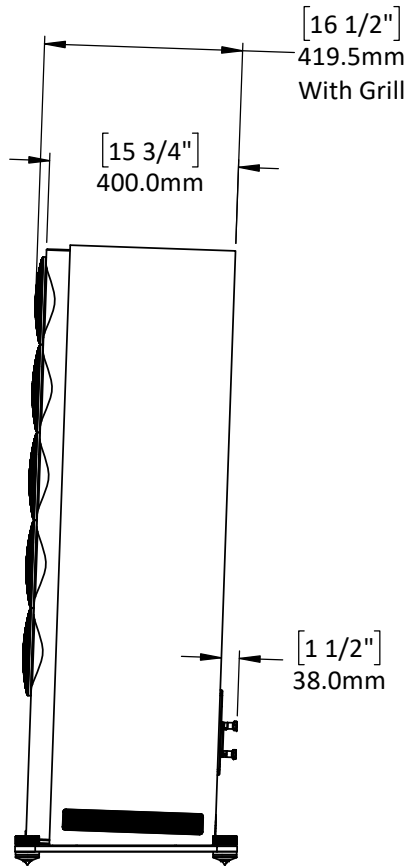

4

3

2

1

[14 3/8"]
365.0mm

[18 1/2"]
470.0mm

[9 7/16"]
240.0mm

[51 1/4"]
1301.9mm

[16 1/2"]
419.5mm
With Grill

[15 3/4"]
400.0mm

[1 1/2"]
38.0mm

REVISIONS

REV.	DESCRIPTION	DATE
1	Initial Release	3/30/2021
2	Added Grill dimension and terminal dimensions	4/1/2021

	NAME	DATE	
PROPRIETARY AND CONFIDENTIAL THE INFORMATION CONTAINED IN THIS DRAWING IS THE SOLE PROPERTY OF PERLISTEN AUDIO, LLC. ANY REPRODUCTION IN PART OR AS A WHOLE WITHOUT THE WRITTEN PERMISSION OF PERLISTEN AUDIO, LLC IS PROHIBITED.			TITLE: Sheet1
SIZE A	DWG. NO. PERLISTEN-S7t_Architectural		REV 2
SCALE: 1:16		SHEET 1 OF 1	