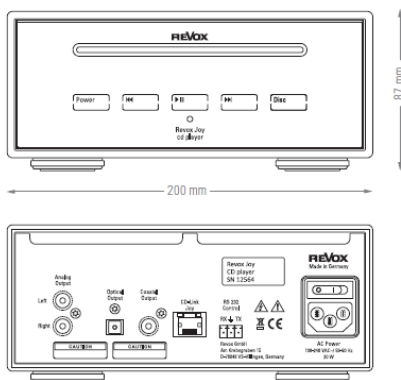

Revox

True studio sound quality

Revox Joy CD Player

Insert and enjoy – the CD has been the epitome of high quality and, in particular, convenient music enjoyment for more than three decades. Use the new Joy CD Player for the greatest ease. We've added a compact, stylish and technically sophisticated element to the Joy family especially for this medium. The CD player is connected to the CD link of the Joy Receiver with a single cable, after which you can operate it using the remote control or the Joy app for ultimate convenience.

Revox Joy CD Player white

Rear view

Detail

Joy CD Player with remote control

Technical data:

Revox Joy CD Player

Dimensions	H 87 mm x W 200 mm x D 322 mm (A further 50–60 mm have to be calculated in for cable and plugs)
Weight	3,05 kg
Power consumption	0,4 W (Standby) / 7,5 W ± 1,5 W (Operation)
Temperature range	+10 ... 40 °C
Supported format	CD-DA in according with RED-Book Standard
Control	IR RC5 Commands RS232 Control Revox CD Link
Main voltage	100–240 VAC~ / 50–60 Hz
Analogue output	RCA socket l/r - asymmetrical
Frequency range	5 Hz–20 kHz
THD + Noise	< 0,0019 %
Dynamic range	118 dB
DC-Offset	0,0005 Volt
SN ratio	> 110 dB at 1 kHz
Channel separation	> 97 dB at 1 kHz
Digital output	coaxial (1x) / optical (1x)
Frequency range	5 Hz–20 kHz
THD + Noise	< 0,0018 %
Data format	44,1 kHz / 16 bit