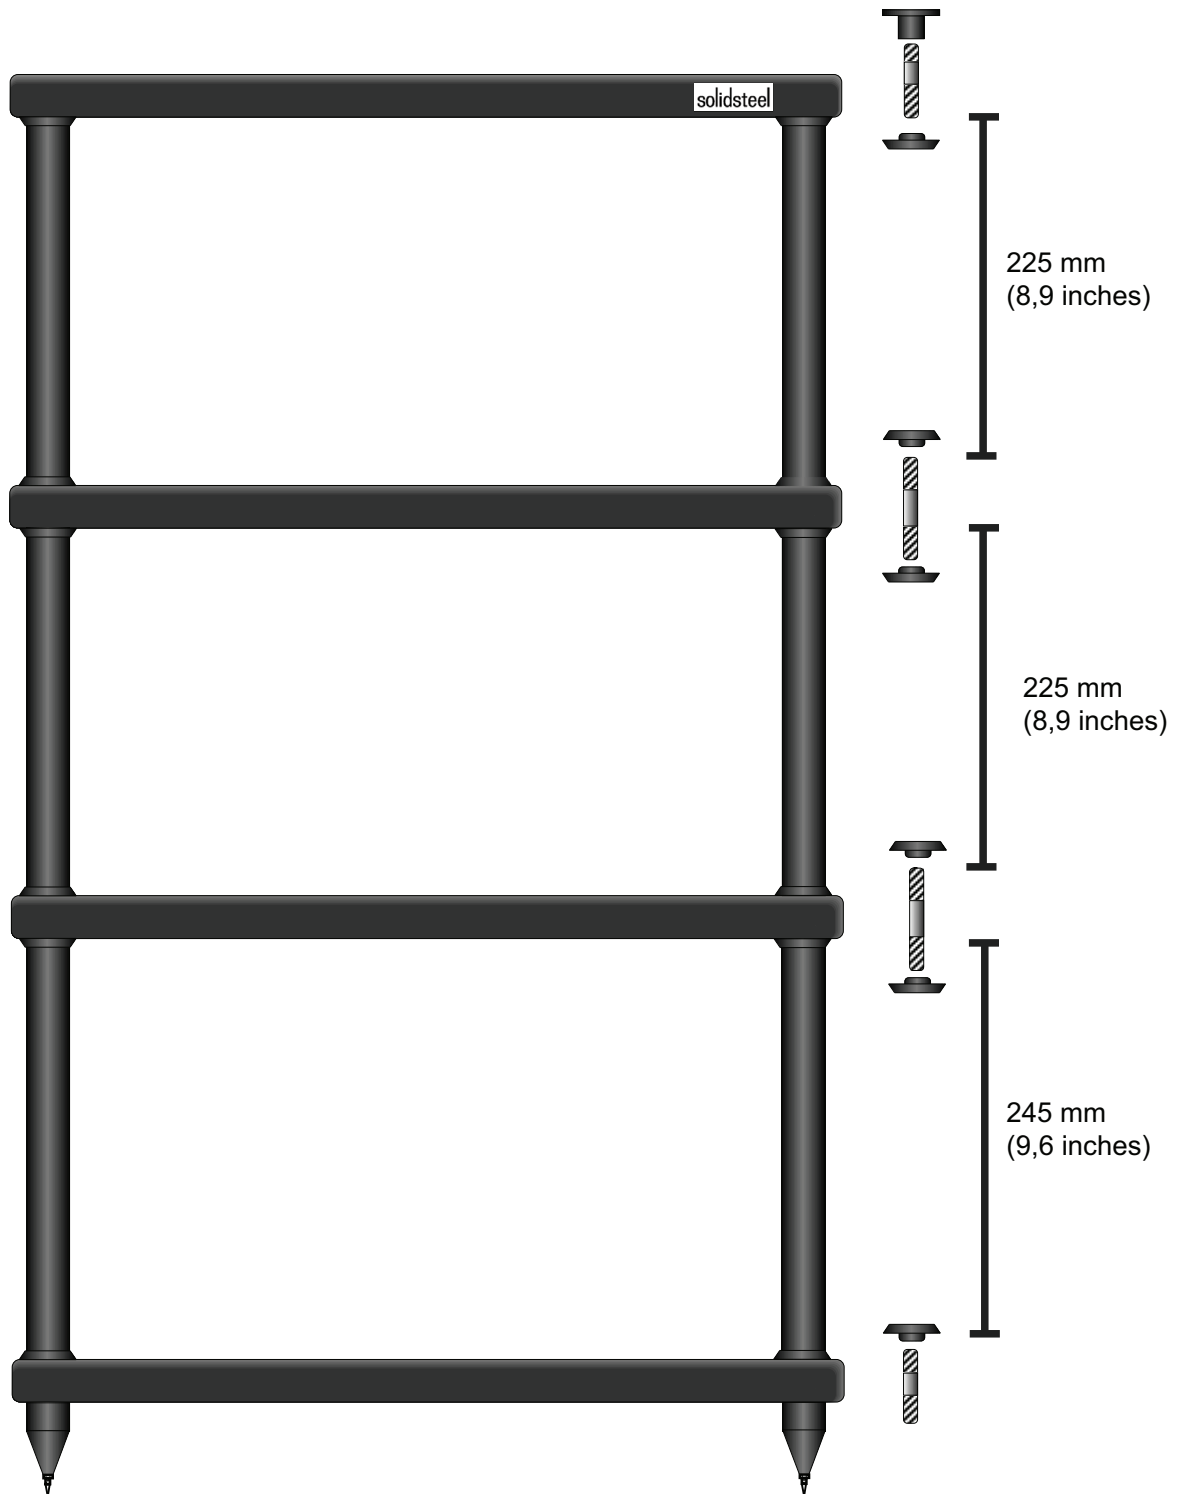

S3-4 Audio rack

Width of 584 mm (23,0 inches), Depth of 430 mm (16,9 inches) and 905 mm of Height (35,6 inches)
Inner shelves dimensions of Width 500 mm (19,68 inches) and Depth of 430 mm (16,9 inches) for all.

solidsteel

Audio Tables

Model	Description	Outer Dimensions mm inch	Inner Shelves Dim. mm inch	Colour
S3-2	Audio table 2 shelves	W584 H465 D430 23,0x18,3x16,9	W500 H325 D430 19,7x12,8x16,9	Black
S3-3	Audio table 3 shelves	W584 H655 D430 22,0x25,80x16,90	W500 H245/245 D430 19,7x9,6/9,6x16,9	Black
S3-4	Audio table 4 shelves	W584 H885 D430 23,0x34,8x16,9	W500 H225/225/245 D430 19,7x8,9/8,9/9,6x16,9	Black
S3-5	Audio table 5 shelves	W584 H1035 D430 23,0x40,7x16,9	W500 H205/205/205/205 D430 19,7x8,0/8,0/8,0/8,0x16,9	Black
S5-2	Audio table 2 shelves	W584 H500 D430 23,0x19,7x16,9	W500 H305 D430 19,7x12,0x16,9	Black
S5-3	Audio table 3 shelves	W584 H755 D430 23,0x29,7x16,9	W500 H205/305 D430 19,7x8,0/12,0x16,9	Black
S5-4	Audio table 4 shelves	W584 H1010 D430 23,0x39,7x16,9	W500 H205/205/305 D430 19,7x8,0/8,0/12,0x16,9	Black
S5-5	Audio table 5 shelves	W584 H1085 D430 23,0x42,7x16,9	W500 H185/185/185/185 D430 19,7x7,3/7,3/7,3/7,3x16,9	Black

Audio Table for Power-Amps

Model	Description	Outer Dimensions mm inch	Inner Shelves Dim. mm inch	Colour
S3-A	Audio Table for Power-Amps	W430 H120 D583 16,9x4,7x16,9	W430 D583 16,9x16,9	Black

Wall Shelf

Model	Description	Dimensions	Inner Shelves Dim. mm inch	Colour
WS-5	Wall shelf for turntable	W550 H160/50 D470 21,7x6,3/2,0x18,5	W550 H160/50 D470 19,7x16,1	Black