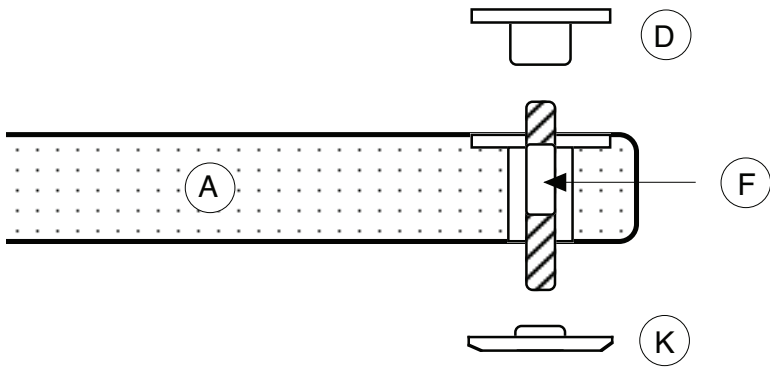

solidsteel

S 3-4

A

B

solidsteel

S 3

S 5

solidsteel

S3-4 Audio rack

Width of 584 mm (23,0 inches), Depth of 430 mm (16,9 inches) and 905 mm of Height (35,6 inches)
Inner shelves dimensions of Width 500 mm (19,68 inches) and Depth of 430 mm (16,9 inches) for all.

S3 Series

Drawing from the prestigious Hyperspike technology, we have created this new S3 Series. The solid and essential structure provides superb audio performance and its modularity allows you to enhance and customize the space between the shelves. The clean lines also can make it very pleasant the aesthetic result. Each of the stems it's composed of aluminum tube painted and filled with special damping material for a good "tune" with the shelves.