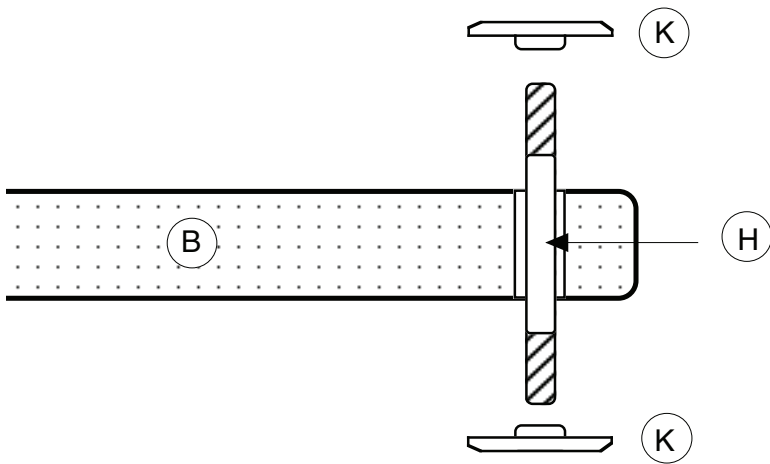

solidsteel

S 3-4

A

B

solidsteel

S 3

S 5

solidsteel

S3-4 Audio rack

Width of 584 mm (23,0 inches), Depth of 430 mm (16,9 inches) and 905 mm of Height (35,6 inches)
Inner shelves dimensions of Width 500 mm (19,68 inches) and Depth of 430 mm (16,9 inches) for all.