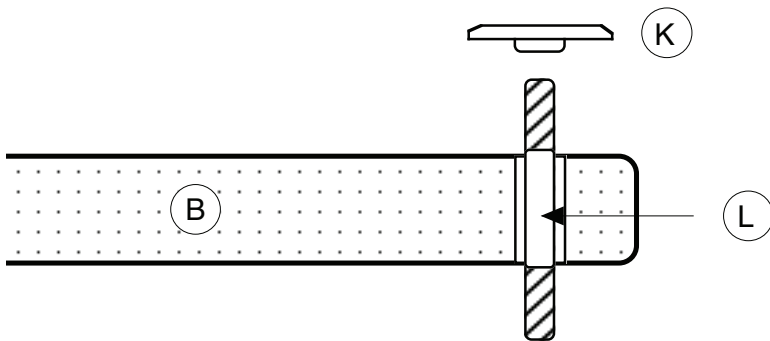

solidsteel

S 3-4

A

B

solidsteel

S 3

S 5

solidsteel

S3-4 Audio rack

Width of 584 mm (23,0 inches), Depth of 430 mm (16,9 inches) and 905 mm of Height (35,6 inches)
Inner shelves dimensions of Width 500 mm (19,68 inches) and Depth of 430 mm (16,9 inches) for all.

S3 Series

Drawing from the prestigious Hyperspike technology, we have created this new S3 Series. The solid and essential structure provides superb audio performance and its modularity allows you to enhance and customize the space between the shelves. The clean lines also can make it very pleasant the aesthetic result. Each of the stems it's composed of aluminum tube painted and filled with special damping material for a good "tune" with the shelves.

solidsteel

Audio Tables

Model	Description	Outer Dimensions mm inch	Inner Shelves Dim. mm inch	Colour
S3-2	Audio table 2 shelves	W584 H465 D430 23,0x18,3x16,9	W500 H325 D430 19,7x12,8x16,9	Black
S3-3	Audio table 3 shelves	W584 H655 D430 22,0x25,80x16,90	W500 H245/245 D430 19,7x9,6/9,6x16,9	Black
S3-4	Audio table 4 shelves	W584 H885 D430 23,0x34,8x16,9	W500 H225/225/245 D430 19,7x8,9/8,9/9,6x16,9	Black
S3-5	Audio table 5 shelves	W584 H1035 D430 23,0x40,7x16,9	W500 H205/205/205/205 D430 19,7x8,0/8,0/8,0/8,0x16,9	Black
S5-2	Audio table 2 shelves	W584 H500 D430 23,0x19,7x16,9	W500 H305 D430 19,7x12,0x16,9	Black
S5-3	Audio table 3 shelves	W584 H755 D430 23,0x29,7x16,9	W500 H205/305 D430 19,7x8,0/12,0x16,9	Black
S5-4	Audio table 4 shelves	W584 H1010 D430 23,0x39,7x16,9	W500 H205/205/305 D430 19,7x8,0/8,0/12,0x16,9	Black
S5-5	Audio table 5 shelves	W584 H1085 D430 23,0x42,7x16,9	W500 H185/185/185/185 D430 19,7x7,3/7,3/7,3/7,3x16,9	Black