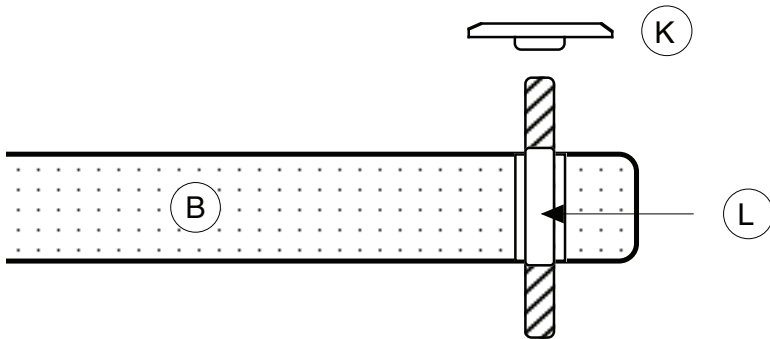

solidsteel

S3-5 Audio rack

Width of 584 mm (23,0 inches), Depth of 430 mm (16,9 inches) and 1060 mm of Height (41,7 inches)
Inner shelves dimensions of Width 500 mm (19,68 inches) and Depth of 430 mm (16,9 inches) for all.