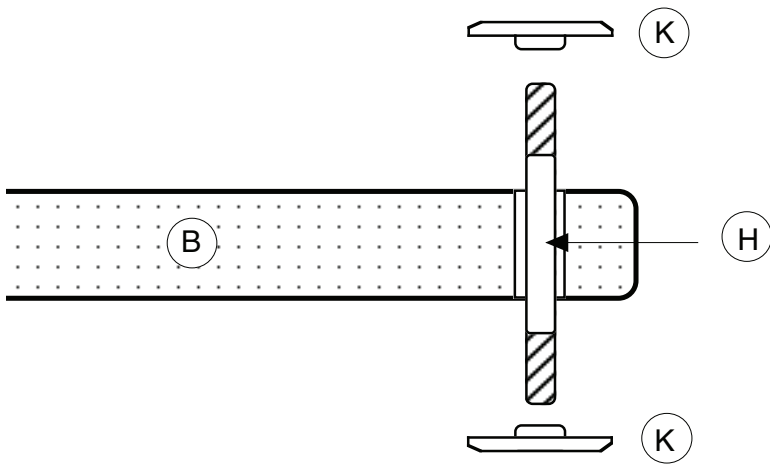

solidsteel

S3-5 Audio rack

Width of 584 mm (23,0 inches), Depth of 430 mm (16,9 inches) and 1060 mm of Height (41,7 inches)
Inner shelves dimensions of Width 500 mm (19,68 inches) and Depth of 430 mm (16,9 inches) for all.