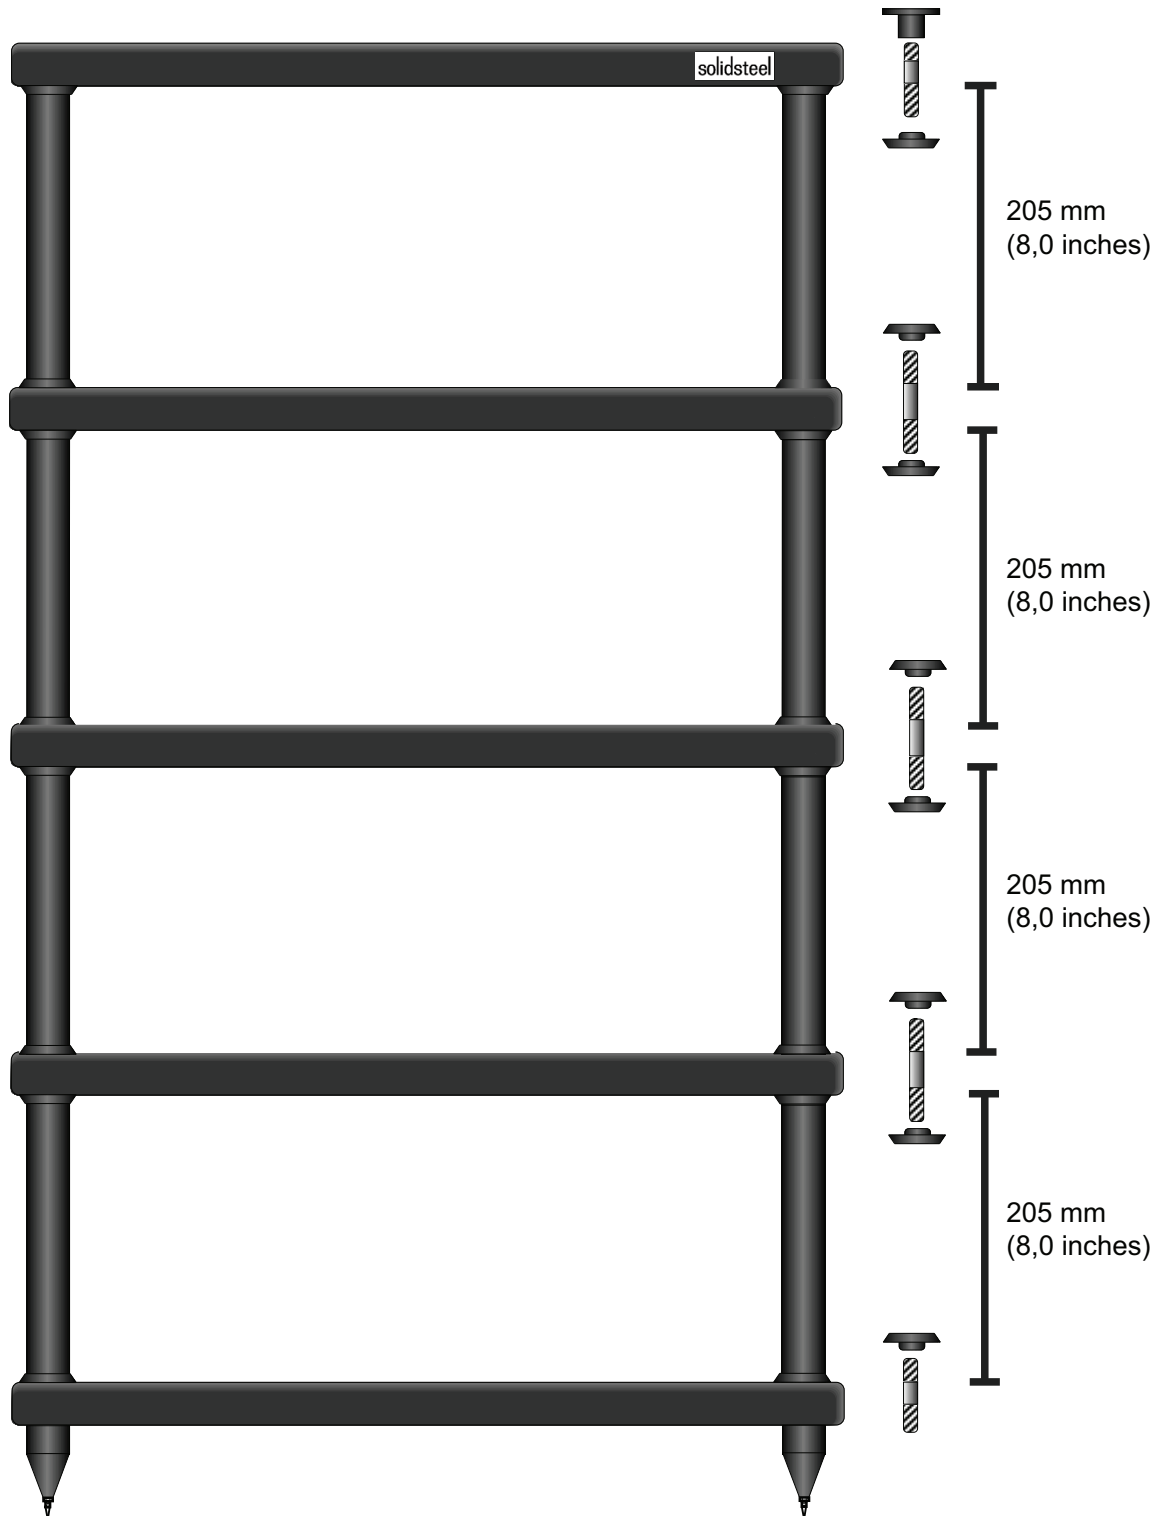

solidsteel

S3-5 Audio rack

Width of 584 mm (23,0 inches), Depth of 430 mm (16,9 inches) and 1060 mm of Height (41,7 inches)
Inner shelves dimensions of Width 500 mm (19,68 inches) and Depth of 430 mm (16,9 inches) for all.

solidsteel

Audio Tables

Model	Description	Outer Dimensions mm inch	Inner Shelves Dim. mm inch	Colour
S3-2	Audio table 2 shelves	W584 H465 D430 23,0x18,3x16,9	W500 H325 D430 19,7x12,8x16,9	Black
S3-3	Audio table 3 shelves	W584 H655 D430 22,0x25,80x16,90	W500 H245/245 D430 19,7x9,6/9,6x16,9	Black
S3-4	Audio table 4 shelves	W584 H885 D430 23,0x34,8x16,9	W500 H225/225/245 D430 19,7x8,9/8,9/9,6x16,9	Black
S3-5	Audio table 5 shelves	W584 H1035 D430 23,0x40,7x16,9	W500 H205/205/205/205 D430 19,7x8,0/8,0/8,0/8,0x16,9	Black
S5-2	Audio table 2 shelves	W584 H500 D430 23,0x19,7x16,9	W500 H305 D430 19,7x12,0x16,9	Black
S5-3	Audio table 3 shelves	W584 H755 D430 23,0x29,7x16,9	W500 H205/305 D430 19,7x8,0/12,0x16,9	Black
S5-4	Audio table 4 shelves	W584 H1010 D430 23,0x39,7x16,9	W500 H205/205/305 D430 19,7x8,0/8,0/12,0x16,9	Black
S5-5	Audio table 5 shelves	W584 H1085 D430 23,0x42,7x16,9	W500 H185/185/185/185 D430 19,7x7,3/7,3/7,3/7,3x16,9	Black

Audio Table for Power-Amps

Model	Description	Outer Dimensions mm inch	Inner Shelves Dim. mm inch	Colour
S3-A	Audio Table for Power-Amps	W430 H120 D583 16,9x4,7x16,9	W430 D583 16,9x16,9	Black

Wall Shelf

Model	Description	Dimensions	Inner Shelves Dim. mm inch	Colour
WS-5	Wall shelf for turntable	W550 H160/50 D470 21,7x6,3/2,0x18,5	W550 H160/50 D470 19,7x16,1	Black