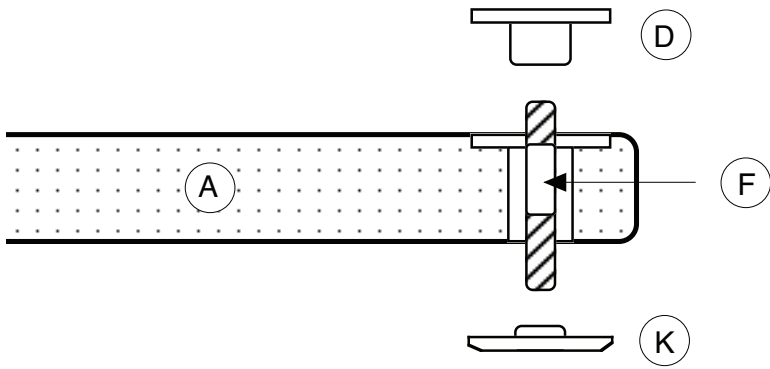

solidsteel

S3-5 Audio rack

Width of 584 mm (23,0 inches), Depth of 430 mm (16,9 inches) and 1060 mm of Height (41,7 inches)
Inner shelves dimensions of Width 500 mm (19,68 inches) and Depth of 430 mm (16,9 inches) for all.