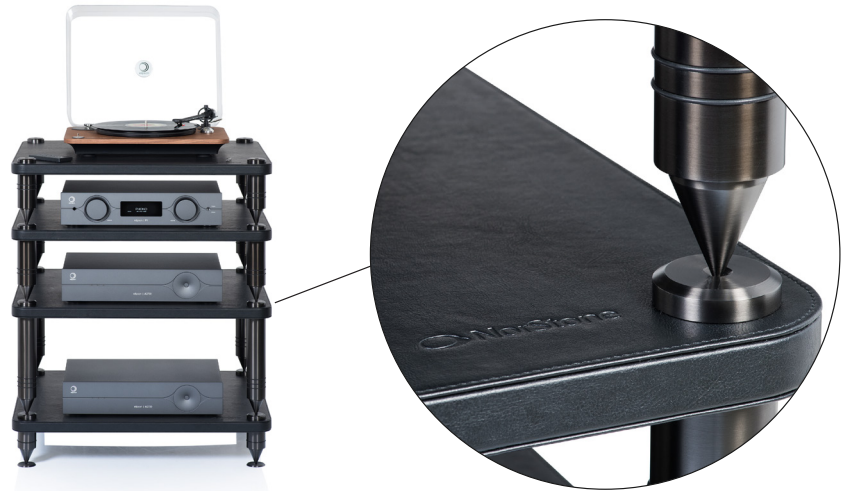

COMO

DIMENSIONS

DESCRIPTION

In order to offer high performance products with perfect aesthetics, Norstone launches the Como range. This range consists of 4 modules of different heights to allow you to build the Hi-fi cabinet that suits your needs. We have used the highest quality finishes, with beautiful black leather covering each of the shelves and perfectly inert legs using solid stainless steel tubing with shock absorbing joints. This range is the perfect solution to enhance and optimise the performance of your components and thus meets the needs of the most demanding audiophiles and music lovers.

SPECIFICATIONS

Counter spike

Modular elements

MAX LOAD

COMO BASE

Finish : Gun metal
Structure : Ø50 mm Solid stainless steel tube
Shelf : MDF and leather
Shelf thickness : 25 mm (MDF) + 3 mm (leather)
Maximum load : 50 kg
Dimensions : W690 x H142 x D600 mm
Internal dimensions : W560 x H100 x D470 mm
Net weight : 12.9 kg
Gross weight : 15.5 kg
SKU : NORCOMBASLFBK
EAN : 3700795180556

COMO I

Finish : Gun metal
Structure : Ø50 mm Solid stainless steel tube
Shelf : MDF and leather
Shelf thickness : 25 mm (MDF) + 3 mm (leather)
Maximum load : 50 kg
Dimensions : W690 x H183 x D600 mm
Internal dimensions : W560 x H150 x D470 mm
Net weight : 15.6 kg
Gross weight : 18.3 kg
SKU : NORCOM1LFBK
EAN : 3700795180570

COMO II

Finish : Gun metal
Structure : Ø50 mm Solid stainless steel tube
Shelf : MDF and leather
Shelf thickness : 25 mm (MDF) + 3 mm (leather)
Maximum load : 50 kg
Dimensions : W690 x H213 x D600 mm
Internal dimensions : W560 x H180 x D470 mm
Net weight : 17.4 kg
Gross weight : 20.1 kg
SKU : NORCOM2LFBK
EAN : 3700795180594