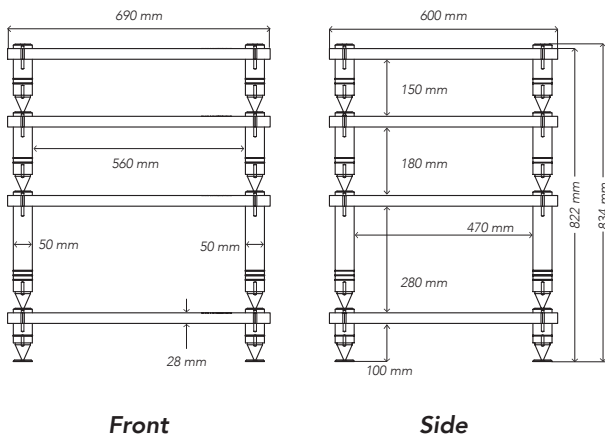

COMO

DIMENSIONS

DESCRIPTION

In order to offer high performance products with perfect aesthetics, Norstone launches the Como range. This range consists of 4 modules of different heights to allow you to build the Hi-fi cabinet that suits your needs. We have used the highest quality finishes, with beautiful black leather covering each of the shelves and perfectly inert legs using solid stainless steel tubing with shock absorbing joints. This range is the perfect solution to enhance and optimise the performance of your components and thus meets the needs of the most demanding audiophiles and music lovers.

SPECIFICATIONS

Counter spike

Modular elements

MAX LOAD

COMO BASE

Finish : Gun metal
Structure : Ø50 mm Solid stainless steel tube
Shelf : MDF and leather
Shelf thickness : 25 mm (MDF) + 3 mm (leather)
Maximum load : 50 kg
Dimensions : W690 x H142 x D600 mm
Internal dimensions : W560 x H100 x D470 mm
Net weight : 12.9 kg
Gross weight : 15.5 kg
SKU : NORCOMBASLFBK
EAN : 3700795180556

COMO I

Finish : Gun metal
Structure : Ø50 mm Solid stainless steel tube
Shelf : MDF and leather
Shelf thickness : 25 mm (MDF) + 3 mm (leather)
Maximum load : 50 kg
Dimensions : W690 x H183 x D600 mm
Internal dimensions : W560 x H150 x D470 mm
Net weight : 15.6 kg
Gross weight : 18.3 kg
SKU : NORCOM1LFBK
EAN : 3700795180570

COMO II

Finish : Gun metal
Structure : Ø50 mm Solid stainless steel tube
Shelf : MDF and leather
Shelf thickness : 25 mm (MDF) + 3 mm (leather)
Maximum load : 50 kg
Dimensions : W690 x H213 x D600 mm
Internal dimensions : W560 x H180 x D470 mm
Net weight : 17.4 kg
Gross weight : 20.1 kg
SKU : NORCOM2LFBK
EAN : 3700795180594