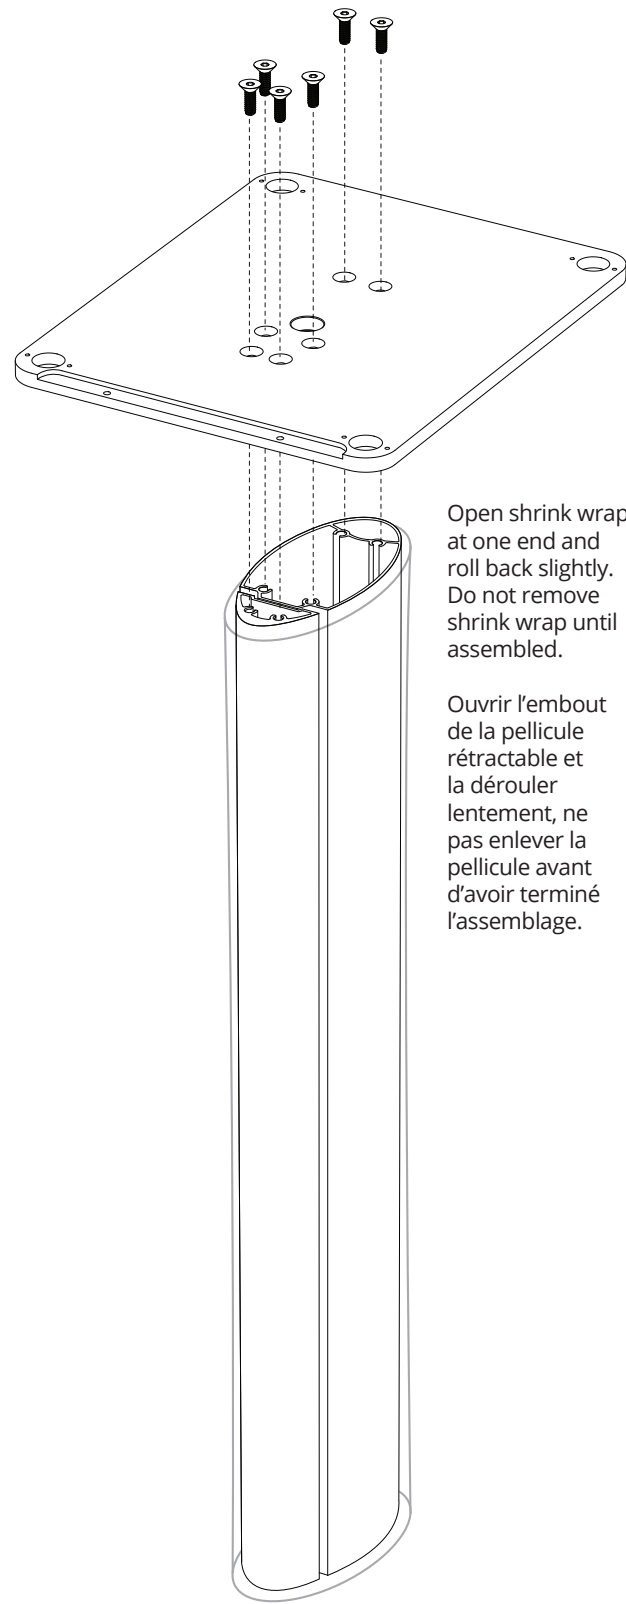

1

Open shrink wrap at one end and roll back slightly. Do not remove shrink wrap until assembled.

Ouvrir l'embout de la pellicule rétractable et la dérouler lentement, ne pas enlever la pellicule avant d'avoir terminé l'assemblage.

2

Note to Prestige 15B Owners:
Follow the instructions in Step 2 to attach the top plate (included) shown in this inset.

Note to Prestige 15B Owners:
Follow the instructions in Step 2 to attach the top plate (included) shown in this inset.

Shown:
Paradigm Persona B Baseplate (included with Persona B only).
Paradigm Prestige 15B Owners see inset.

Shown:
Paradigm Persona B Baseplate (included with Persona B only).
Paradigm Prestige 15B Owners see inset.

3

4