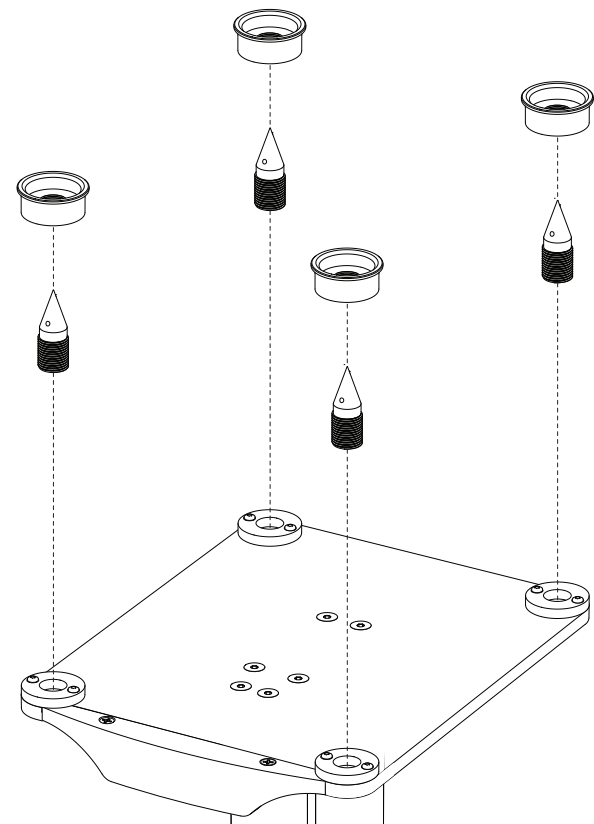

5

6

Prestige 15B Owners: Install damping pads or spikes as shown.
Prestige 15B Owners: Install damping pads or spikes as shown.

Note: Post can be filled to minimize resonances and add weight for great
Note: Post can be filled to minimize resonances and add weight for great

B-29 Bookshelf Speaker Stand

Assembly Instructions | Assembly Instructions

Shown: Complete speaker stand assembly with included top platform for Paradigm Prestige 15B speaker.
Shown: Complete speaker stand assembly with included top platform for Paradigm Prestige 15B speaker.

Packing List / Bon d'emballage

- x 1** (0/0")
- x 2** (0/0")
- x 12** (0/0")
- x 8** (0/0")
- x 4** (0/0")
- x 4** (0/0")
- x 4** (0/0")
- x 1**
- x 1**

- Included parts for mounting Paradigm Prestige 15B speaker ONLY.
 Included parts for mounting Paradigm Prestige 15B speaker ONLY.
- x 4**
 - x 4**
 - x 1**
 - x 4**

2

Note to Prestige 15B Owners:
Follow the instructions in Step 2 to attach the top plate (included) shown in this inset.

Note to Prestige 15B Owners:
Follow the instructions in Step 2 to attach the top plate (included) shown in this inset.