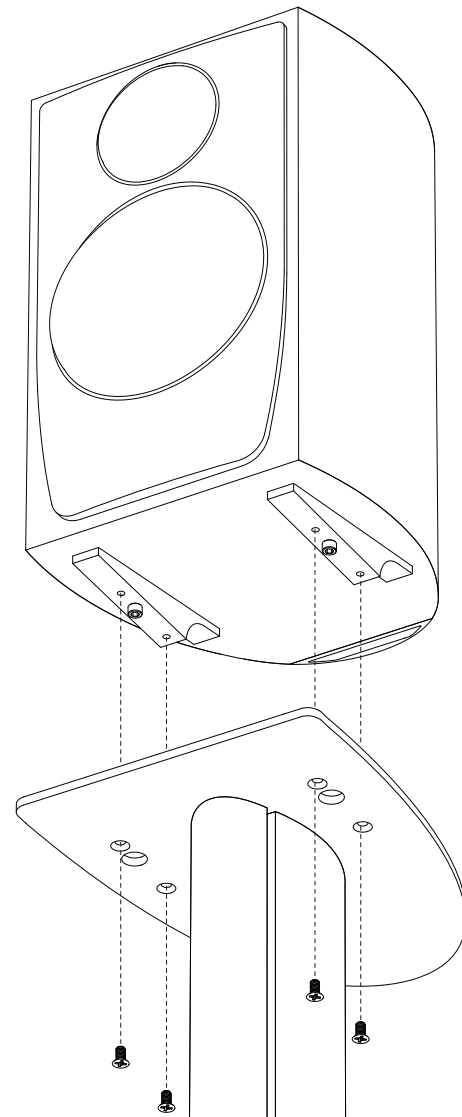

5

6

Prestige 15B Owners: Install damping pads or spikes as shown.
Prestige 15B Owners: Install damping pads or spikes as shown.

Note: Post can be filled to minimize resonances and add weight for great
Note: Post can be filled to minimize resonances and add weight for great

B-29 Bookshelf Speaker Stand

Assembly Instructions | Assembly Instructions

Shown: Complete speaker stand assembly with included top platform for Paradigm Prestige 15B speaker.
Shown: Complete speaker stand assembly with included top platform for Paradigm Prestige 15B speaker.

Packing List / Bon d'emballage

- x 1** (0/0")
- x 2** (0/0")
- x 12** (0/0")
- x 8** (0/0")
- x 4** (0/0")
- x 4** (0/0")
- x 4** (0/0")
- x 1**
- x 1**

- Included parts for mounting Paradigm Prestige 15B speaker ONLY.
 Included parts for mounting Paradigm Prestige 15B speaker ONLY.
- x 4**
 - x 4**
 - x 1**
 - x 4**

2

Note to Prestige 15B Owners:
Follow the instructions in Step 2 to attach the top plate (included) shown in this inset.

Note to Prestige 15B Owners:
Follow the instructions in Step 2 to attach the top plate (included) shown in this inset.