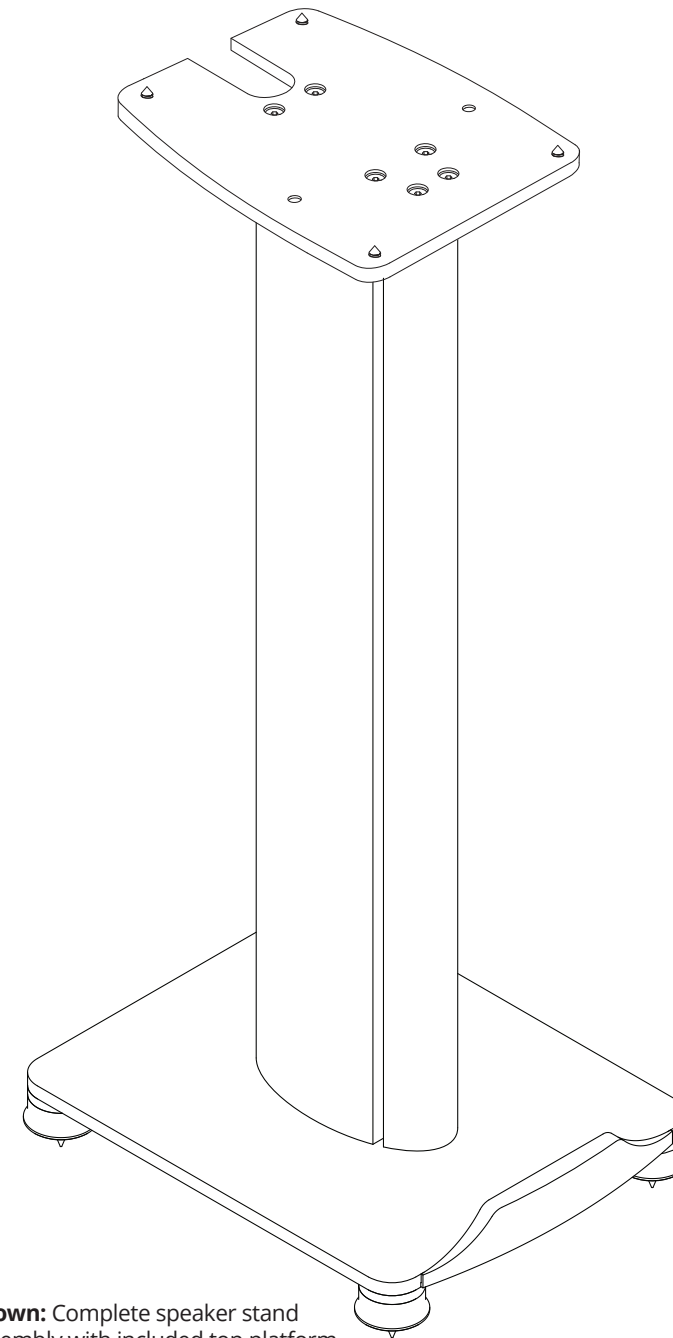

5

6

Prestige 15B Owners: Install damping pads or spikes as shown.
Prestige 15B Owners: Install damping pads or spikes as shown.

Note: Post can be filled to minimize resonances and add weight for great
Note: Post can be filled to minimize resonances and add weight for great

B-29 Bookshelf Speaker Stand

Assembly Instructions | Assembly Instructions

Shown: Complete speaker stand assembly with included top platform for Paradigm Prestige 15B speaker.
Shown: Complete speaker stand assembly with included top platform for Paradigm Prestige 15B speaker.

Packing List / Bon d'emballage

- x 1** (0/0")
- x 2** (0/0")
- x 12** (0/0")
- x 8** (0/0")
- x 4** (0/0")
- x 4** (0/0")
- x 4** (0/0")
- x 1**
- x 1**

- Included parts for mounting Paradigm Prestige 15B speaker ONLY.
 Included parts for mounting Paradigm Prestige 15B speaker ONLY.
- x 4**
 - x 4**
 - x 1**
 - x 4**