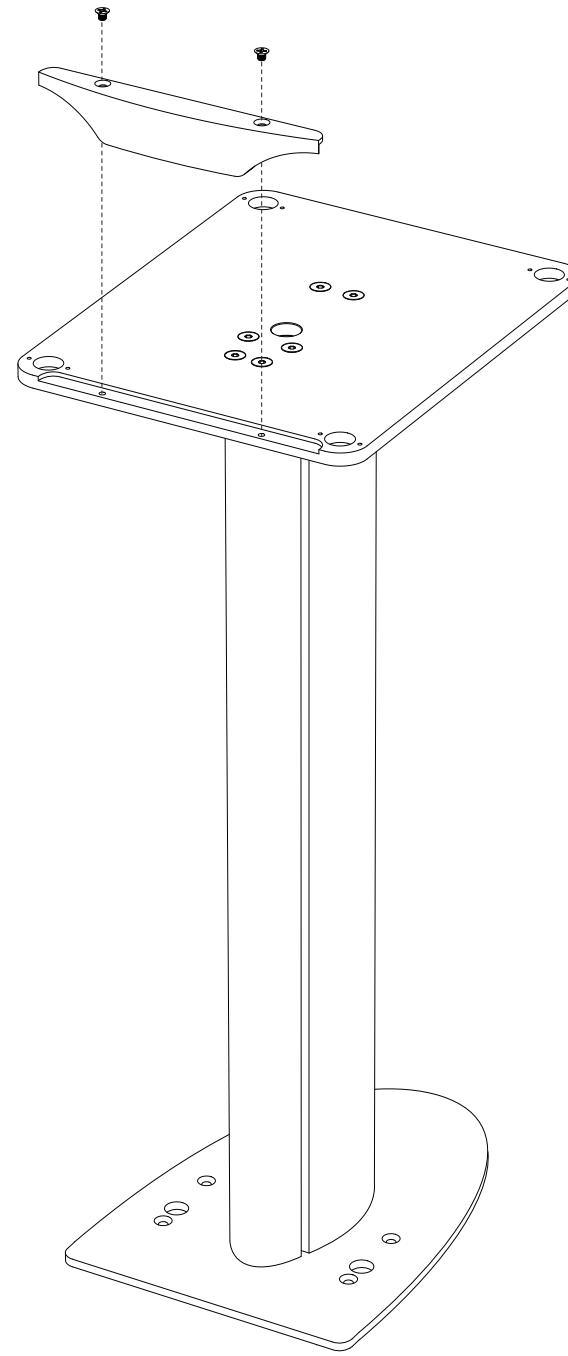

1

Open shrink wrap at one end and roll back slightly. Do not remove shrink wrap until assembled.

Ouvrir l'embout de la pellicule rétractable et la dérouler lentement, ne pas enlever la pellicule avant d'avoir terminé l'assemblage.

2

Note to Prestige 15B Owners:
Follow the instructions in Step 2 to attach the top plate (included) shown in this inset.

Note to Prestige 15B Owners:
Follow the instructions in Step 2 to attach the top plate (included) shown in this inset.

Shown:
Paradigm Persona B Baseplate (included with Persona B only).
Paradigm Prestige 15B Owners see inset.

Shown:
Paradigm Persona B Baseplate (included with Persona B only).
Paradigm Prestige 15B Owners see inset.

3

4