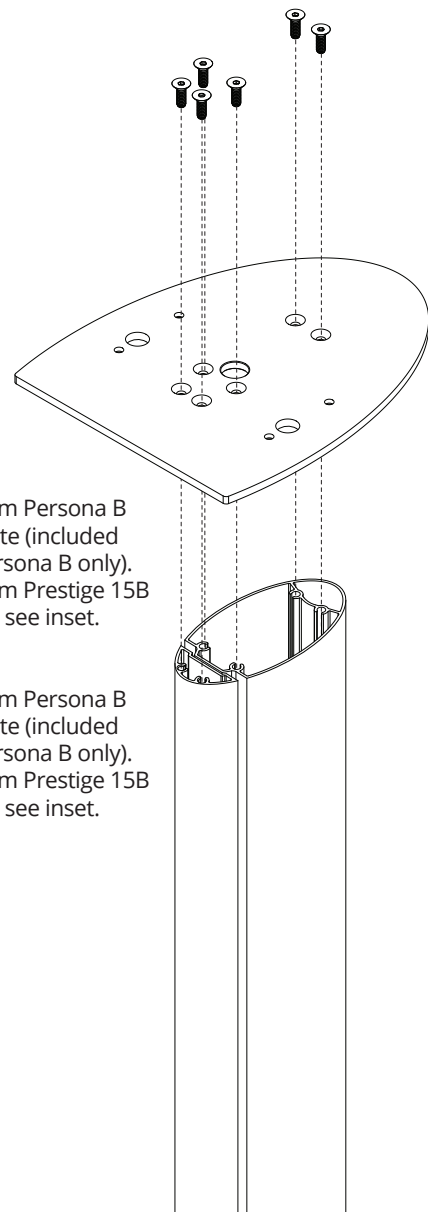

B-29 Bookshelf Speaker Stand

Assembly Instructions | Assembly Instructions

Shown: Complete speaker stand assembly with included top platform for Paradigm Prestige 15B speaker.
Shown: Complete speaker stand assembly with included top platform for Paradigm Prestige 15B speaker.

1

Open shrink wrap at one end and roll back slightly. Do not remove shrink wrap until assembled.

Ouvrir l'embout de la pellicule rétractable et la dérouler lentement, ne pas enlever la pellicule avant d'avoir terminé l'assemblage.

2

Note to Prestige 15B Owners:
Follow the instructions in Step 2 to attach the top plate (included) shown in this inset.

Note to Prestige 15B Owners:
Follow the instructions in Step 2 to attach the top plate (included) shown in this inset.